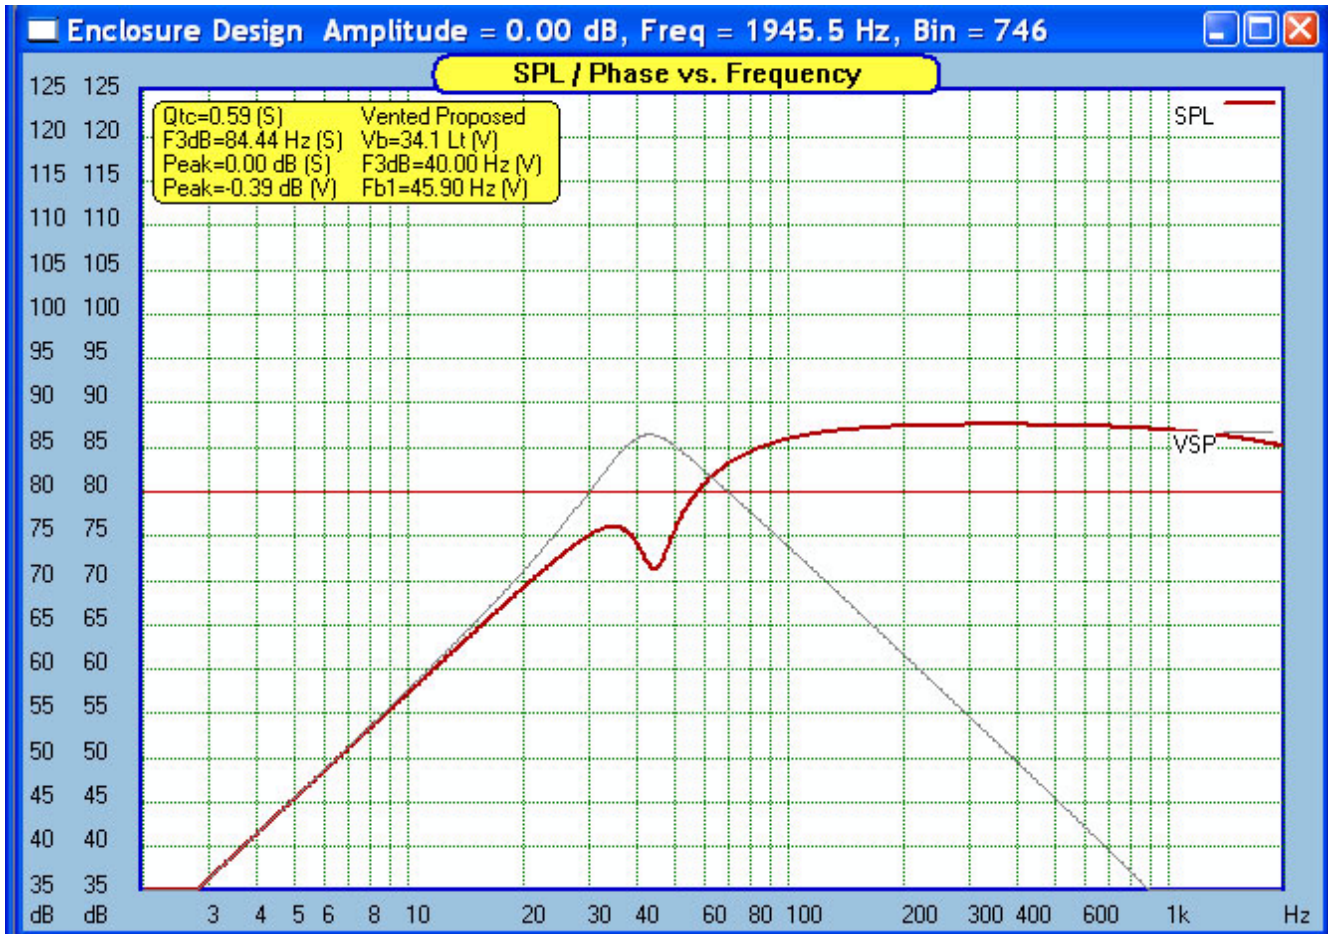

Special: Files | nearVentDriver.jpg

nearVentDriver.jpg (151Kb, 665x468, MIME type: image/pjpeg)

Hint: Include a link to this file in a wiki page by including this text: `[[Media:nearVentDriver.jpg]]`

[View File](#)